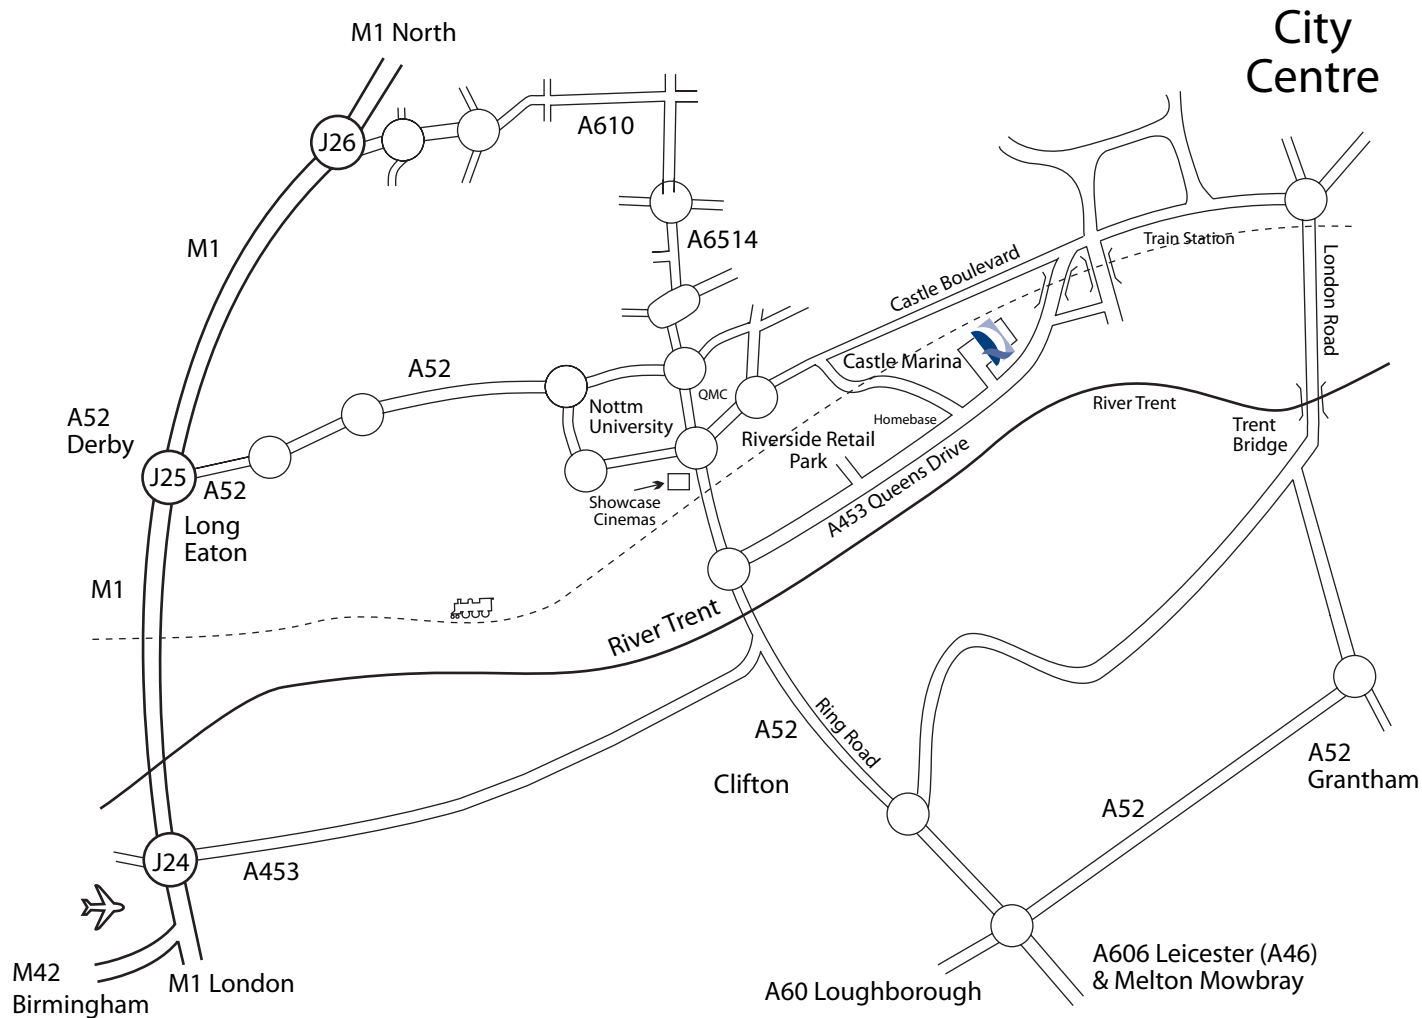

Nottingham Office - NG2 1AH

Directions

From the North

Exit M1 at junction 26. Take A610 to city centre by taking 3rd exit from round-about. Take 2nd exit at the next 2 round-abouts and continue following signs to the city centre. At Western Boulevard turn right following signs M1 south and A453 Birmingham. Follow signs to Ring Road South on to Middleton Boulevard. Follow Ring Road (A52) south bound to Clifton Boulevard going past the QMC take exit signed A453/City Centre. Follow Queens Drive, after the fifth set of lights (signed Castle Marina) take the next left into Castle Park.

From the South

Exit M1 at junction 24 A435 and Nottingham South. Take 4 exit to A453 follow until roundabout and take 2nd exit onto Clifton Lane. Clifton Lane joins Clifton Boulevard. In left-hand lane take slip to A453/City centre. Road joins Queens Drive, at fifth set of lights (signed Castle Marina) take next left into Castle Park.