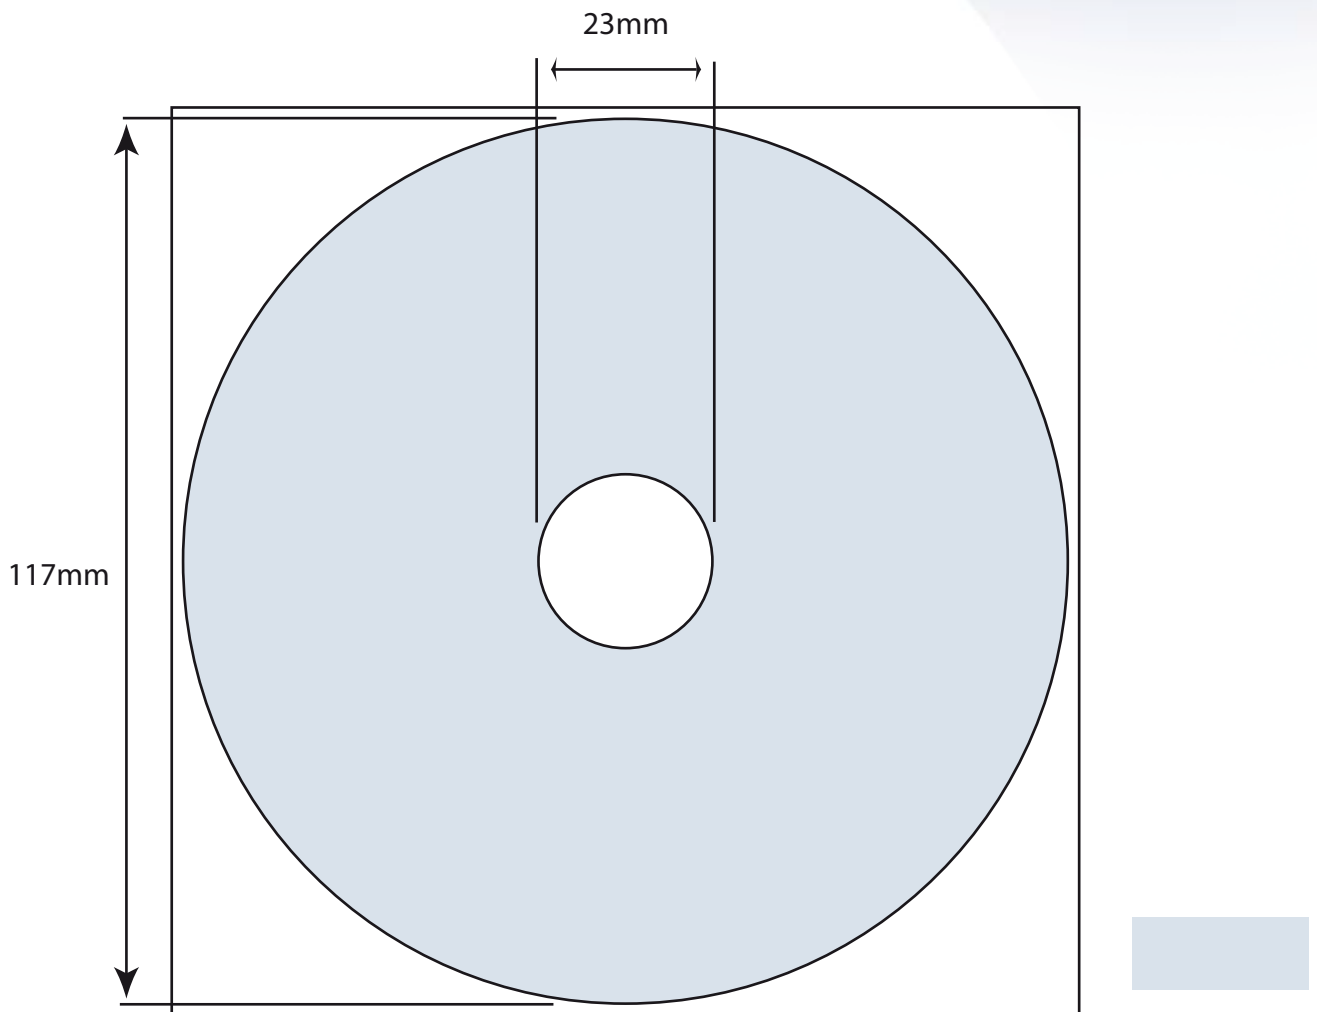

12 cm CD & DVD Digital On-Body Print Area Specification

Maximum Print Area: 23 mm to 117 mm
Maximum Text Area: 25 mm to 115 mm
Allow 3 mm min bleed to outside of label
Image should be square and the centre hole NOT removed
Images must be CMYK 300 dpi
Minimum text size - 6 point